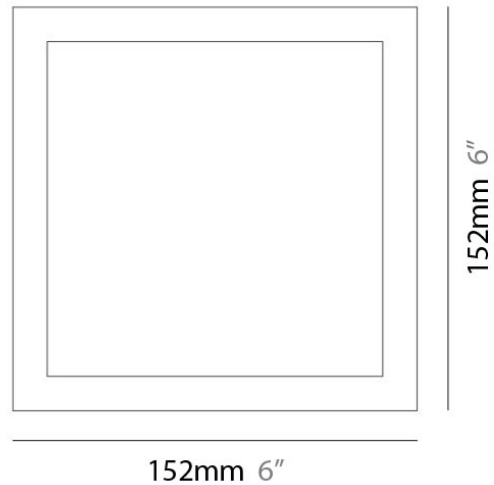

PHYSICAL

Shape: Square

Length (mm): 152

Length (in): 6.0

Width (mm): 152

Width (in): 6.0

Height (mm): 76

Height (in): 3.0

Extension (mm): 76

Extension (in): 3.0

Light Distribution: Direct

Weight (lbs): 2

Diffuser: Opal White Satin Acrylic

Fixture Finish: Chrome

Fixture Material: Metal

ELECTRICAL

FLAT SURFACE

D12048

PROJECT	_____
TYPE	_____
NOTES	_____
QUANTITY	_____
DATE	_____

GENERAL

Series: Flat
Division: Design
Mounting Type: Surface
Mounting Location: Ceiling
Subcategory: Ambient

PHYSICAL

Shape: Square
Length (mm): 298
Length (in): 11 3/4
Width (mm): 298
Width (in): 11 3/4
Height (mm): 80
Height (in): 3 1/8
Extension (mm): 80
Extension (in): 3 1/8
Light Distribution: Direct
Weight (kg): 2.26
Weight (lbs): 5
Diffuser: Opal White Satin Acrylic
Fixture Finish: WHI
Fixture Material: Metal

GENERAL

Series: Flat
Division: Design
Mounting Type: Surface
Mounting Location: Ceiling
Subcategory: Ambient

PHYSICAL

Shape: Square
Length (mm): 298
Length (in): 11 3/4
Width (mm): 298
Width (in): 11 3/4
Height (mm): 80
Height (in): 3 1/8
Extension (mm): 80
Extension (in): 3 1/8
Light Distribution: Direct
Weight (kg): 2.26
Weight (lbs): 5
Diffuser: Opal White Satin Acrylic
Fixture Finish: Chrome
Fixture Material: Metal